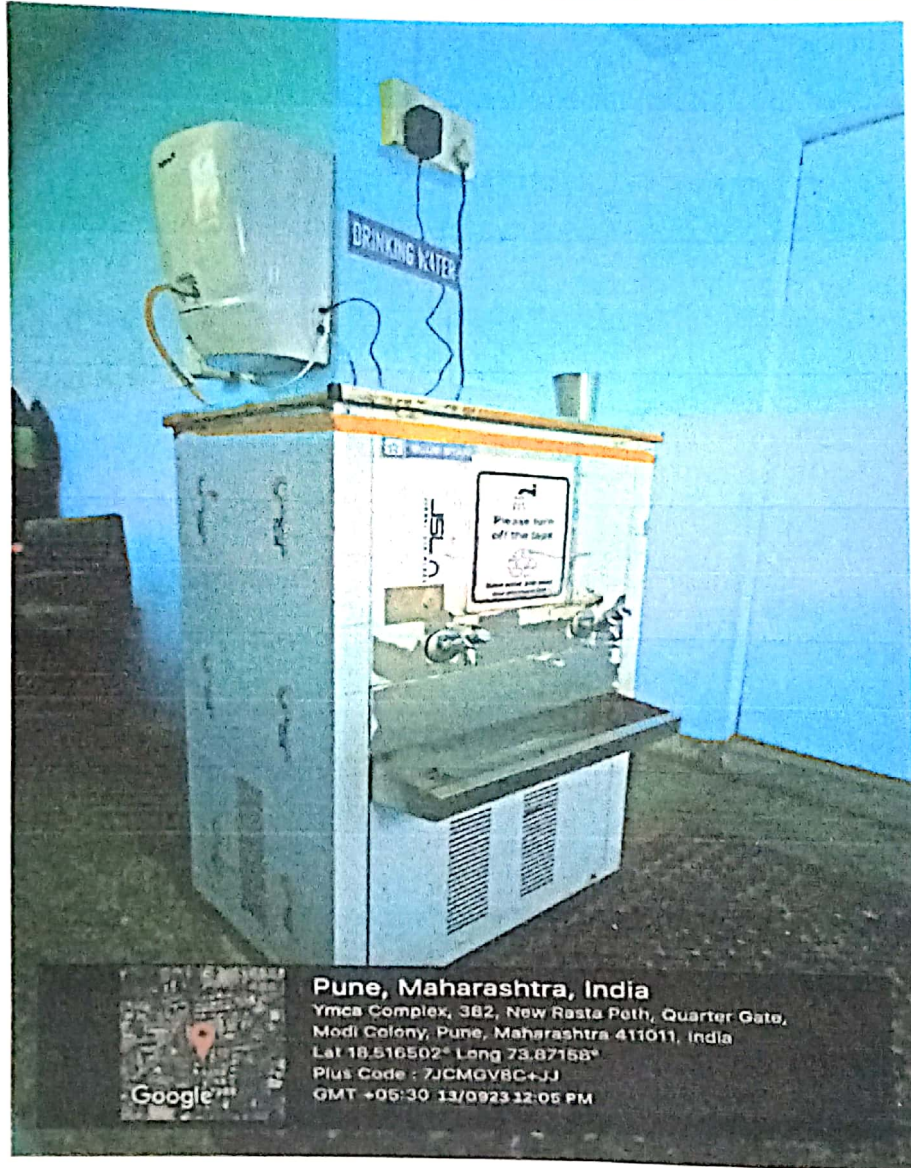

Secretary: Shallesh G Mehta

PUNCODE: CAAP014880

AISHE CODE: C-41344

NAAC: B++

GEO-TAGGED PHOTOS WITH CAPTIONS

DRINKING WATER

Principal
Foresight College of Commerce
Pune

Dnyanoday Prashikshan Sevabhavi Sanstha's